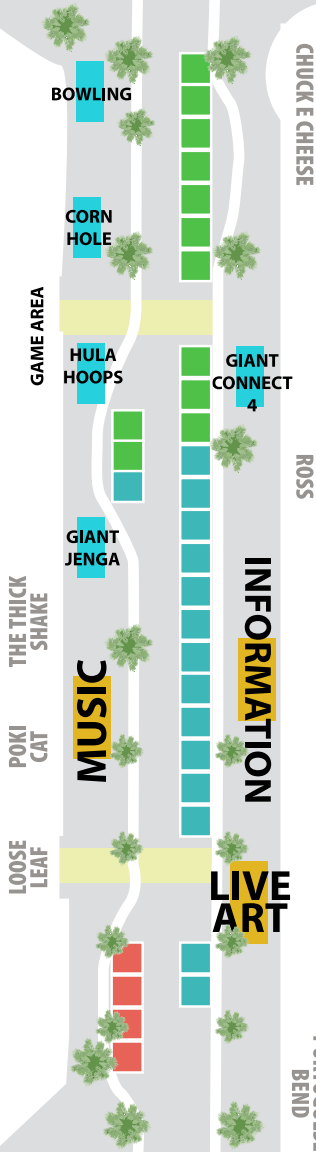

LOAD IN 2:30PM
START 5PM

VENDOR LOACTION IS NOT SET IN STONE. WE RESERVE THE RIGHT TO MOVE VENDORS AROUND AS WE SEE FIT.

E. 4TH STREET
STREET PARKING

E. 4TH STREET
STREET PARKING

PARKING STRUCTURE
FREE FOR TWO HOURS

STREET PARKING
3RD STREET

STREET PARKING
3RD STREET

KRAZY CUP
MEXICAN
BODY BUTTER

FOOD

- SWEET CRAVINGS FOOD TRUCK
- KOOK E SWEETS
- FUCHSIA AND CREAM
- EASTSIDE EATS LA
- WHATS COOKIN
- MEDITERANIAN
- TASTE OF THE PACIFIC
- JOES VEGAN SHOP
- UNFORGETTABLE LEMONADE
- FISH TACOS

FARM

- FARM FRESH TO YOU
- MMMM POPCORN
- CASTELLANOS - STONE FRUIT